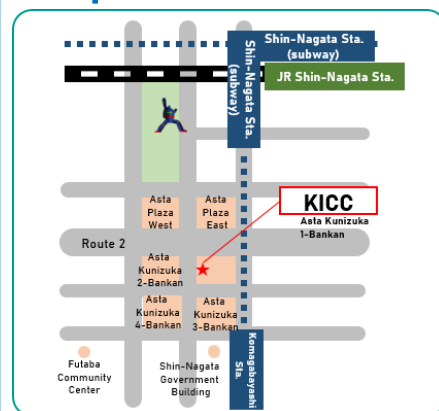

Entrepreneur support,
higher education &
job hunting counseling

CAREER SUPPORT

Days & Times

June & July 2024
Every Tuesday
11:00 am – 12:00 pm

Location

Kobe International
Community Center (KICC)
Shin-Nagata 1F Exchange Space
Asta Kunizuka 1-Bankan South Building 1F
5-3-1, Udezuka-cho, Nagata-ku, Kobe

You can receive free counseling from a professor
with many years of experience in providing
international students with career support.
Please do not hesitate to drop by!

Inquiries

Japan University of Economics, Kobe-Sannomiya Campus
Tel: Kawamura 090-3160-1510

**COUNSELING
AVAILABLE FOR
ALL FOREIGN
RESIDENTS**

Dates

Every Tuesday
11 am – 12 pm
(Except for national holidays)

June 4th, 11th, 18th, 25th
July 2nd, 9th, 16th, 23rd, 30th

Cost

Free

How to Sign Up

Show up on the day you
wish to come.
No appointment necessary.

Consultations by Phone

Even if you can't come to the
KICC, you can still get a
consultation via telephone!
Feel free to call any time
between Monday and Friday!!

Map