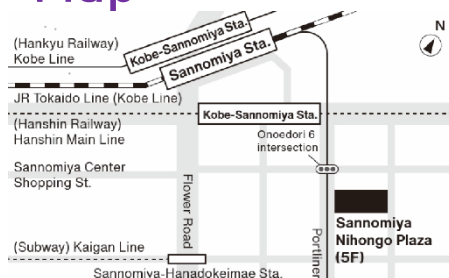

Entrepreneur support,
higher education &
job hunting counseling

CAREER SUPPORT

Days & Times

October & November 2023
Every Tuesday
11:00 am – 12:00 pm

Location

Kobe Sannomiya
Nihongo Plaza(KICC)

Sannomiya Building East 5F, 6-1-12,
Goko-dori, Chuo-ku, Kobe

You can receive free counseling from a professor
with many years of experience in providing
international students with career support.
Please do not hesitate to drop by!

Inquiries

Japan University of Economics, Kobe-Sannomiya
Campus
Tel: Nagai 090-2492-5915

**COUNSELING
AVAILABLE FOR ALL
FOREIGN
RESIDENTS**

Dates

Every Tuesday 11 am –
12 pm
(Except for national
holidays)

October 3rd, 10th, 17th, 24th,
31st
November 7th, 14th, 21st,
28th

Cost

Free

How to Sign Up

Show up on the day you
wish to come.
No appointment
necessary.

Consultations by Phone

Even if you can't come to
the KICC, you can still get
a consultation via
telephone! Feel free to
call any time between
Monday and Friday!!

Map