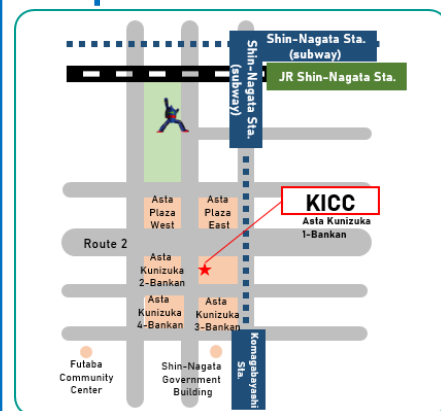

Entrepreneur support,
higher education &
job hunting counseling

CAREER SUPPORT

Days & Times

August & September 2022
Every Monday
11:00 am – 12:00 pm

Location

Kobe International
Community Center (KICC)
Shin-Nagata Office

Asta Kunizuka 1-Bankan South Building 1F
5-3-1, Udezuka-cho, Nagata-ku, Kobe

You can receive free counseling from a professor
with many years of experience in providing
international students with career support.
Please do not hesitate to drop by!

August 1st, 8th, 15th, 22nd, 29th
September 5th, 12th, 26th

Cost

Free

How to Sign Up

Show up on the day you
wish to come.
No appointment necessary.

Consultations by Phone

Even if you can't come to the
KICC, you can still get a
consultation via telephone!
Feel free to call any time
between Monday and Friday!!

Map

KICC strives to boost the international spirit of our city by promoting international exchange among our citizens and working to create intercultural communities.