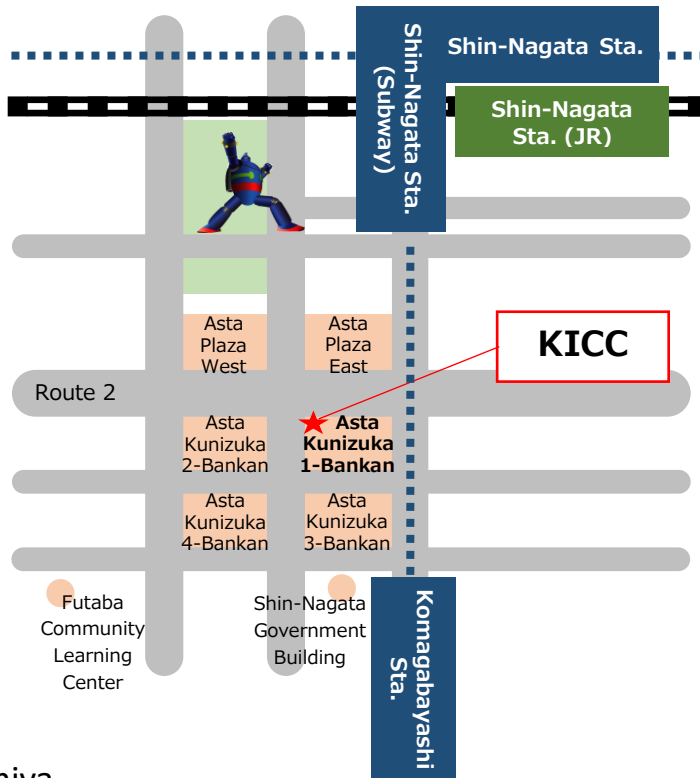

Shin-Nagata

Sannomiya