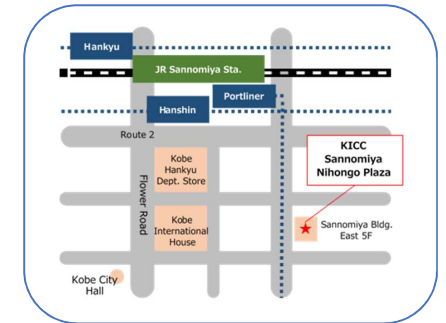

2. Who can apply?

Anyone who wants to learn Japanese, age 15 and older. (Excluding short-term stays)

Residents of Kobe City are given priority.

3. Class Fee Free of charge

4. Place

KICC Sannomiya Nihongo Plaza
Sannomiya Building East 5F, 6-1-12,
Goko-dori, Chuo-ku, Kobe