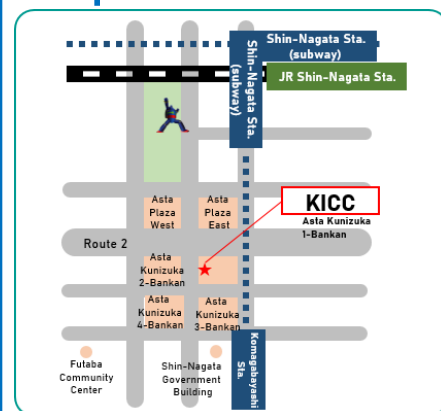

Entrepreneur support,
higher education &
job hunting counseling

CAREER SUPPORT

Days & Times

December 2023 & January 2024

Every Monday

11:00 am – 12:00 pm

Location

Kobe International
Community Center (KICC)
Shin-Nagata 1F Exchange Space

Asta Kunizuka 1-Bankan South Building 1F
5-3-1, Udezuka-cho, Nagata-ku, Kobe

You can receive free counseling from a professor
with many years of experience in providing
international students with career support.
Please do not hesitate to drop by!

Inquiries

Japan University of Economics, Kobe-Sannomiya Campus

Tel: Kawamura 090-3160-1510

**COUNSELING
AVAILABLE FOR
ALL FOREIGN
RESIDENTS**

Dates

Every Monday 11 am – 12 pm
(Except for national holidays)

December 4th, 11th, 18th, 25th
January 15th, 22nd, 29th

Cost

Free

How to Sign Up

Show up on the day you
wish to come.

No appointment necessary.

Consultations by Phone

Even if you can't come to the
KICC, you can still get a
consultation via telephone!

Feel free to call any time
between Monday and Friday!!

Map